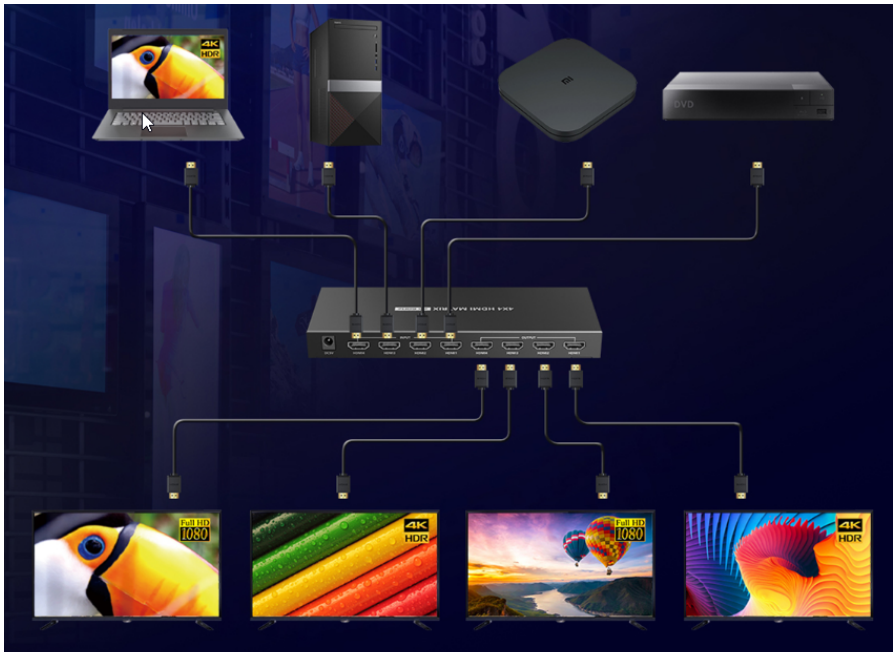

OMX-07HMHM0005

4K60Hz HDR 4x4 HDMI Matrix Switcher

/// OPERATION MANUAL

Description:

The Ocean Matrix OMX-07HMHM0005 is a 4x4 HDMI matrix switcher that supports resolutions up to 4K60 and is backwards compatible. Send any HDMI input to any HDMI output with this affordable solution which supports switching via IR remote control, front panel buttons, and RS232, as well as automatic downscaling for any two of the HDMI outputs.

Features:

- Supports 4 HDMI Input Signals and 4 HDMI Output Signals
- Supports up to 4096x2160@60Hz Resolution and is Backwards Compatible
- HDR10 Supported
- Multiple Switching Mode: IR Remote Control, front panel buttons, & RS232
- Built-In EDID Management
- Any Two of the Four HDMI Outputs Support Auto Down-Scaling
- Lighting, Surge, and ESD Protection

Item Includes:

- 1 x OMX-07HMHM0005 4x4 HDMI Matrix Switcher
- 1 x Power Adapter 5V/1A
- 1 x Remote Control
- 2 x Mounting Ears
- 6 x Mounting Screws
- 2 x Grounding Screws
- 1 x Terminal Block

Connection Diagram

Operation Controls and Functions:

2 HDMI Outputs with Auto Down-Scaling

The OMX-07HMHM0005 supports two HDMI outputs with 4K to 1080p auto down-scaling and prioritizes outputs according to the sequence of the port number