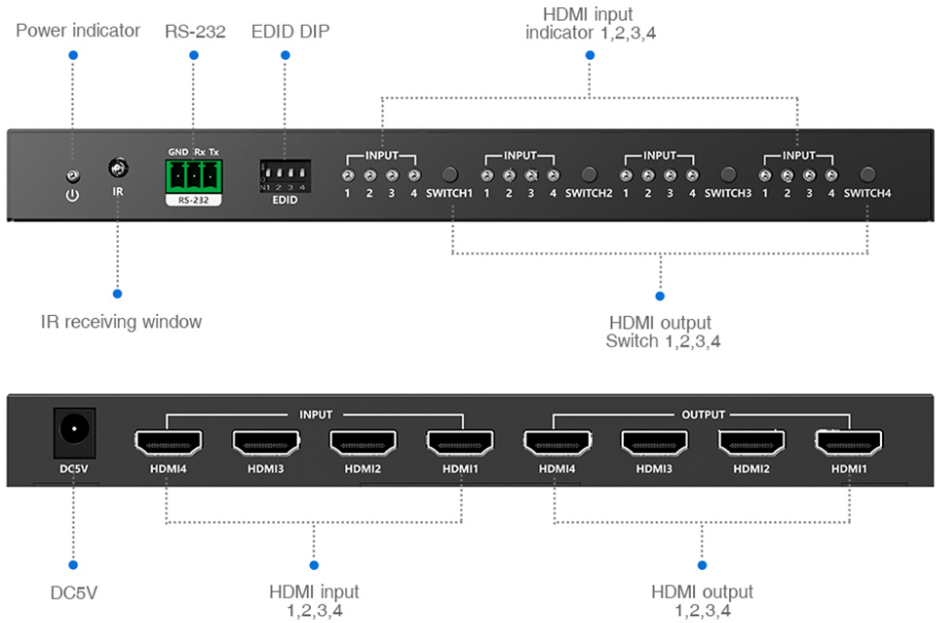

OMX-07HMHM0005

4K60Hz HDR 4x4 HDMI Matrix Switcher

/// OPERATION MANUAL

Description:

The Ocean Matrix OMX-07HMHM0005 is a 4x4 HDMI matrix switcher that supports resolutions up to 4K60 and is backwards compatible. Send any HDMI input to any HDMI output with this affordable solution which supports switching via IR remote control, front panel buttons, and RS232, as well as automatic downscaling for any two of the HDMI outputs.

Features:

- Supports 4 HDMI Input Signals and 4 HDMI Output Signals
- Supports up to 4096x2160@60Hz Resolution and is Backwards Compatible
- HDR10 Supported
- Multiple Switching Mode: IR Remote Control, front panel buttons, & RS232
- Built-In EDID Management
- Any Two of the Four HDMI Outputs Support Auto Down-Scaling
- Lighting, Surge, and ESD Protection

Item Includes:

- 1 x OMX-07HMHM0005 4x4 HDMI Matrix Switcher
- 1 x Power Adapter 5V/1A
- 1 x Remote Control
- 2 x Mounting Ears
- 6 x Mounting Screws
- 2 x Grounding Screws
- 1 x Terminal Block

Connection Diagram

Operation Controls and Functions:

2 HDMI Outputs with Auto Down-Scaling

The OMX-07HMHM0005 supports two HDMI outputs with 4K to 1080p auto down-scaling and prioritizes outputs according to the sequence of the port number